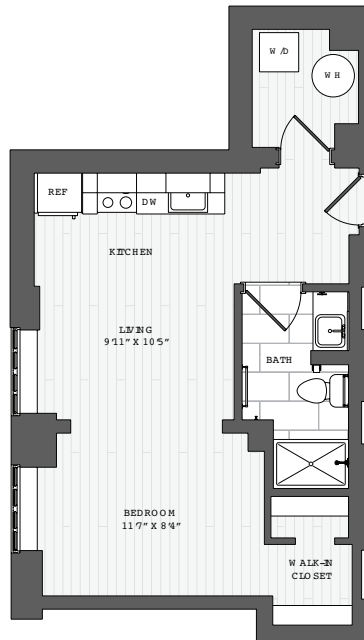

âme

2601 16th St NW, Washington, DC 20009

202.969.8250 | ameofdc.com

FLOOR PLAN: A1
STUDIO | ONE BATH

APARTMENT: _____

SQ FT: _____

RENT: _____

AVAILABLE: _____